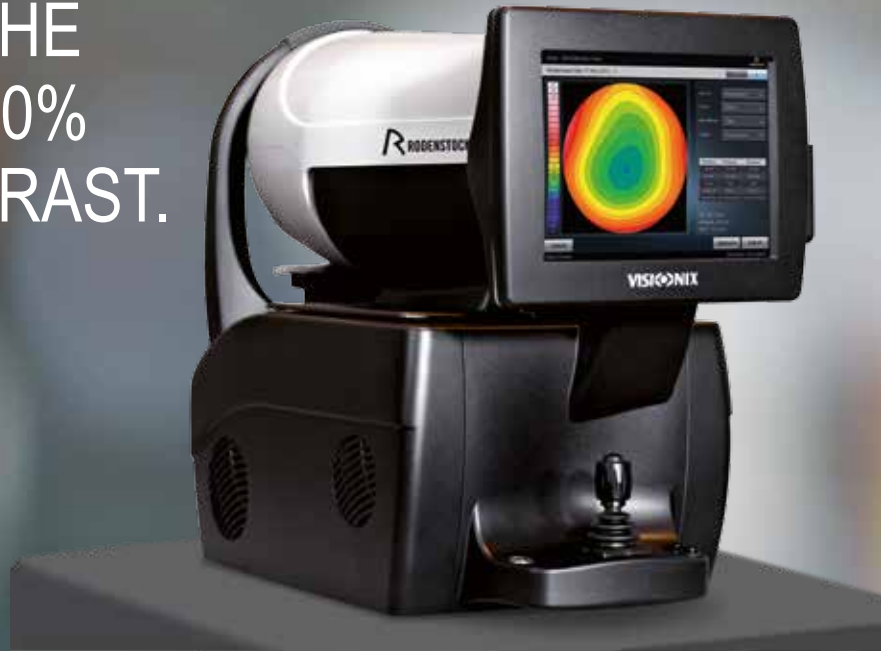

DISCOVER EyeLT® - THE REVOLUTION FOR 100% SHARPNESS & CONTRAST.

The Rodenstock Eye Lens Technology sets new standards in the field of made-to-measure lenses. With EyeLT® and Impression® 2 and Multigressiv® lenses it is now possible to exploit 100% of your visual potential.

The key to this is high-precision measurement with the newly developed Rodenstock DNEye® Scanner. It provides a comprehensive individual assessment of your entire visual system, as well as the brightness-dependent changes of the pupils which allows you to use 100% of your visual potential.

The result is particularly evident in progressive lenses, but also with single vision or occupational lenses: Customisation Impression® 2 and Multigressiv® lenses that are tailored to each individual visual point perfectly to your eye. For maximum comfort and best compatibility.

Branded spectacles from Rodenstock, recognised with the signature R